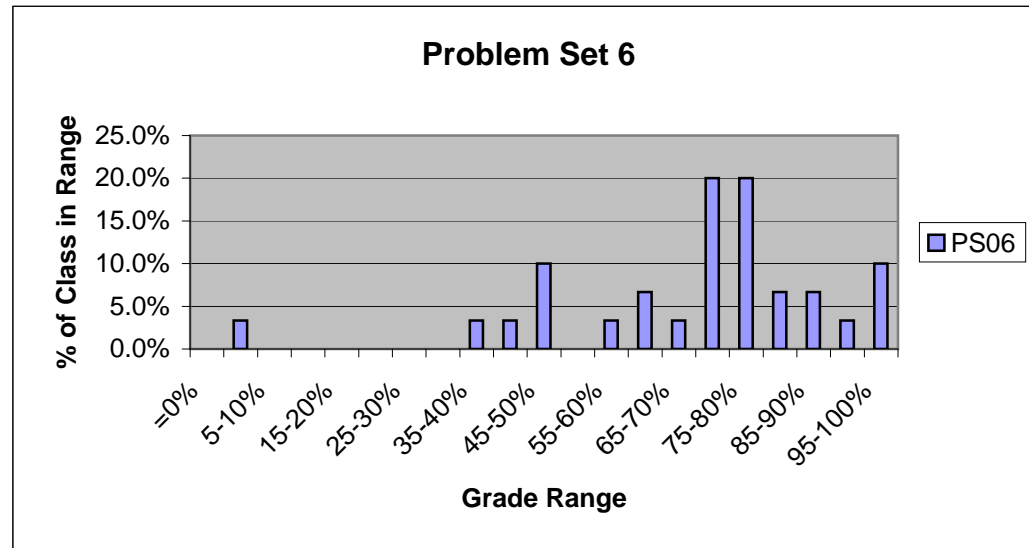

Problem Set 6

Average 70.7%
SD 20.2%
N 30
Fail 3