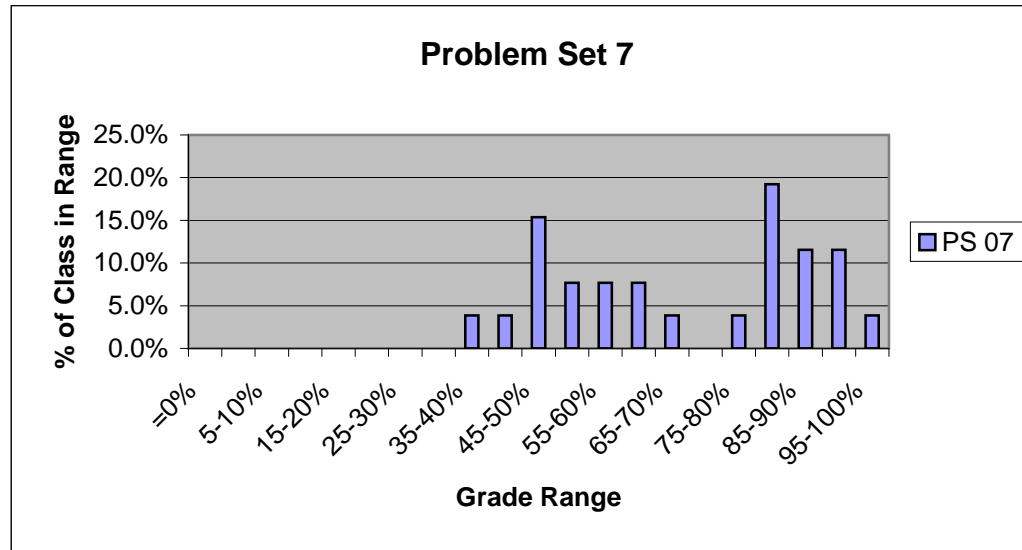

Problem Set 7

Average 69.6%
SD 18.0%
N 26
Fail 3