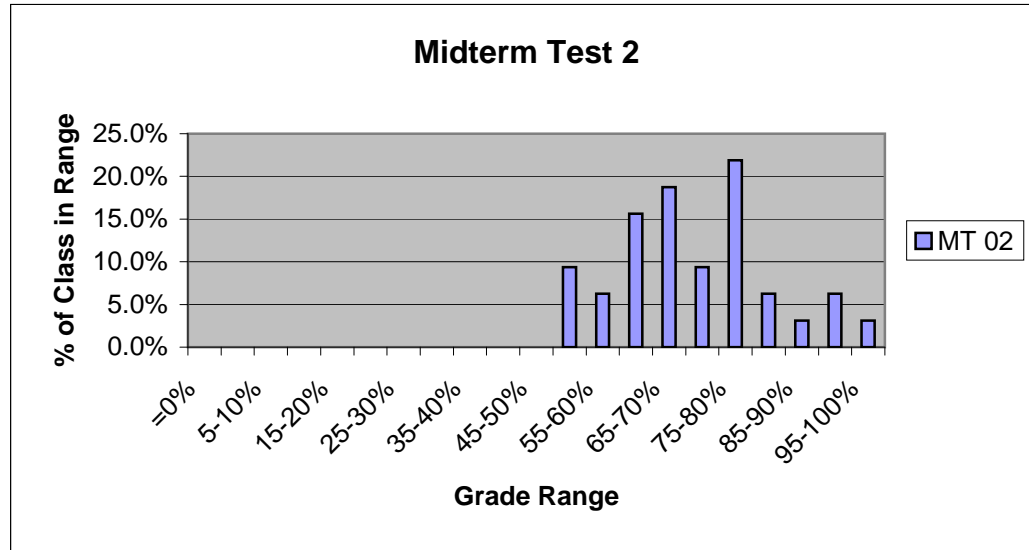

Average 73.1%
SD 15.9%
N 28
Fail 2

Problem Set 4

Average 85.0%
SD 13.2%
N 30
Fail 0

Problem Set 5

Average 90.3%
SD 22.2%
N 30
Fail 2

Midterm Test 2

Average 71.4%
SD 11.7%
N 32
Fail 0

Problem Set 6