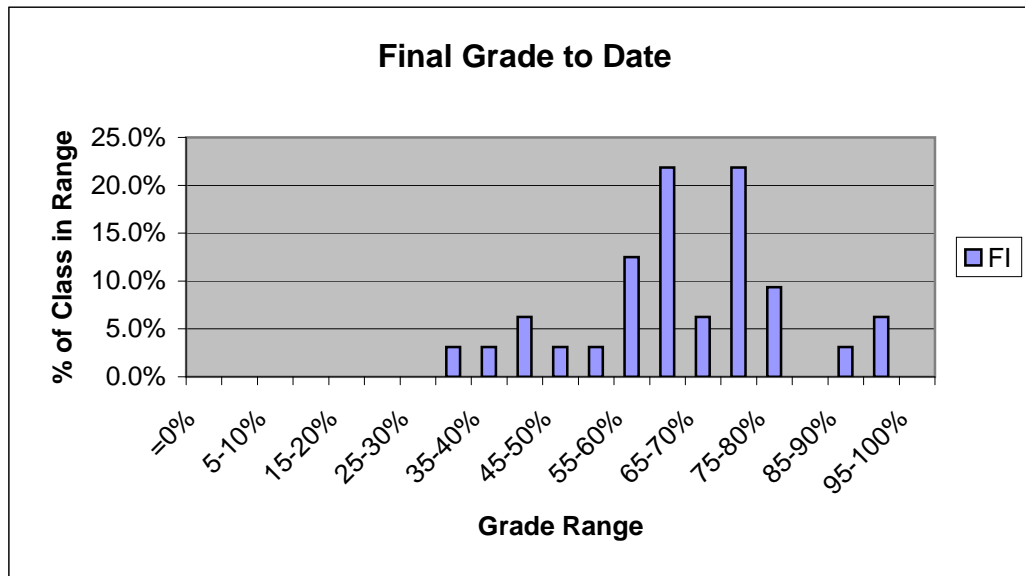

Final Grade to Date

Average 64.9%
SD 14.4%
N 32
Fail 11