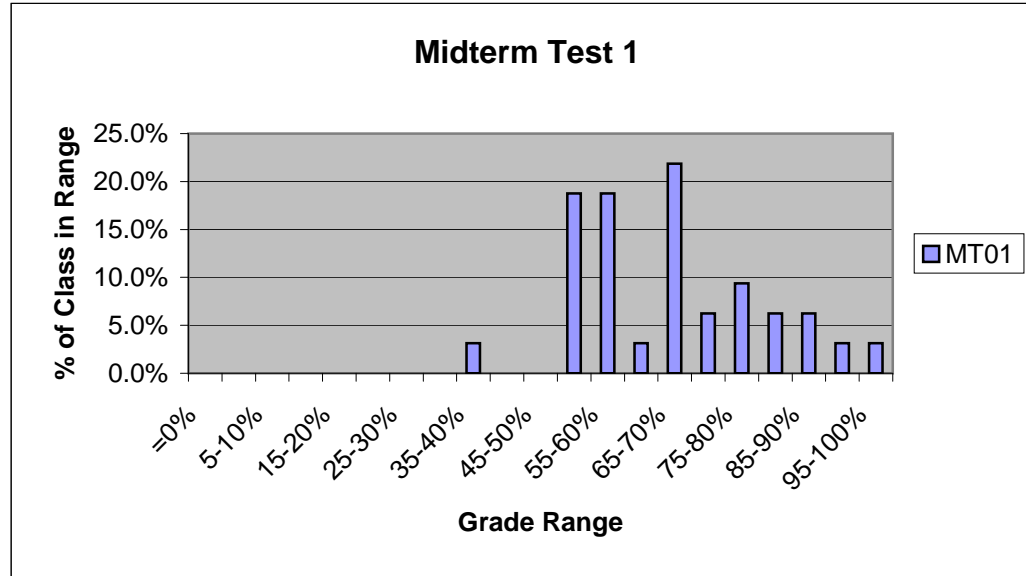

MATH 221 200530 001 Statistics

Problem Set 1

Average 73.1%
SD 15.9%
N 31
Fail 1

Problem Set 2

Average 91.2%
SD 11.1%
N 29
Fail 0

Midterm Test 1

Average 67.4%
SD 14.0%
N 32
Fail 1

Problem Set 3

Average 73.1%
SD 15.9%
N 28
Fail 2

Problem Set 4

Average 85.0%
SD 13.2%
N 30
Fail 0

Problem Set 5

Average 90.3%
SD 22.2%
N 30
Fail 2

Midterm Test 2

Average 71.4%
SD 11.7%
N 32
Fail 0

Problem Set 6