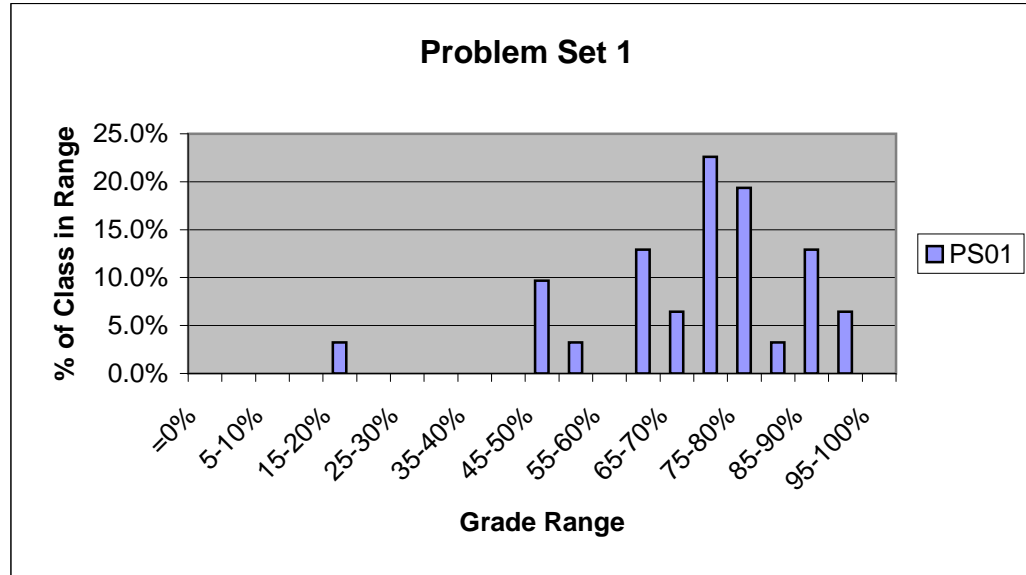

MATH 221 200530 001 Statistics

Problem Set 1

Average 73.1%
SD 15.9%
N 31
Fail 1