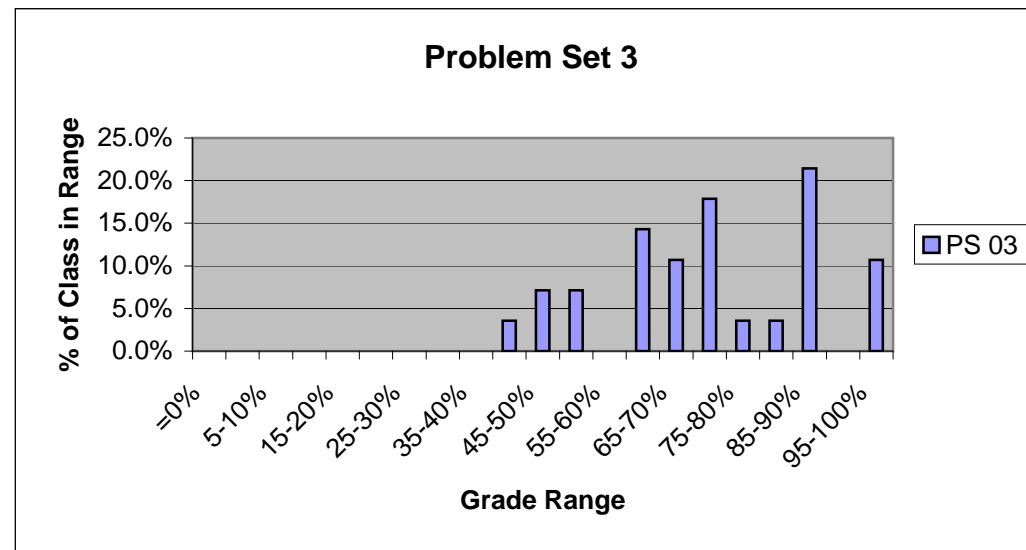

Average 73.1%
SD 15.9%
N 28
Fail 2

Problem Set 4

Average 85.0%
SD 13.2%
N 30
Fail 0

Problem Set 5

Average 90.3%
SD 22.2%
N 30
Fail 2

Midterm Test 2

Average 71.4%
SD 11.7%
N 32
Fail 0

Problem Set 6