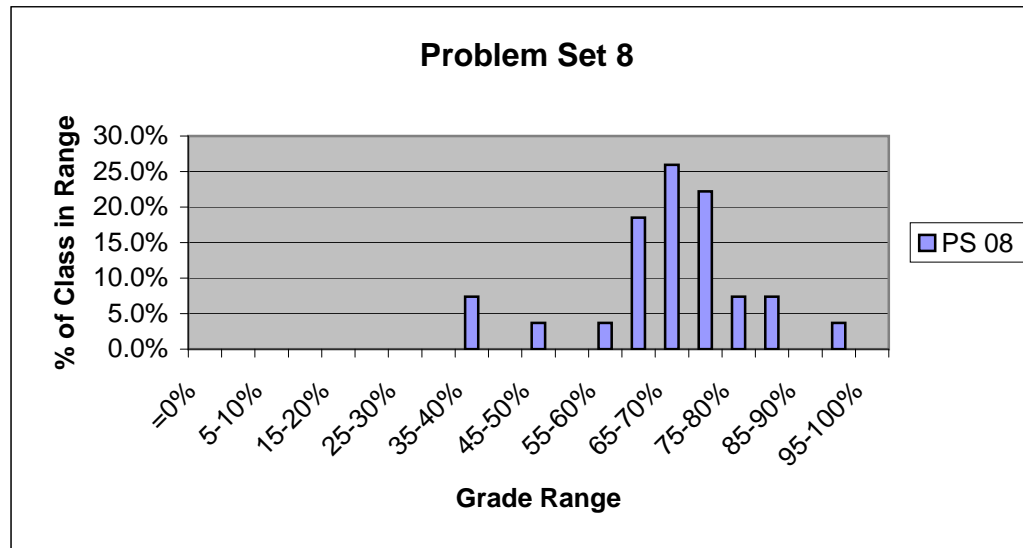

Average 70.7%
SD 20.2%
N 30
Fail 3

Problem Set 7

Average 69.6%
SD 18.0%
N 26
Fail 3

Problem Set 8

Average 66.9%
SD 12.2%
N 27
Fail 0

Final Exam

Average 57.0%
SD 18.4%
N 32
Fail 2

Final Grade to Date