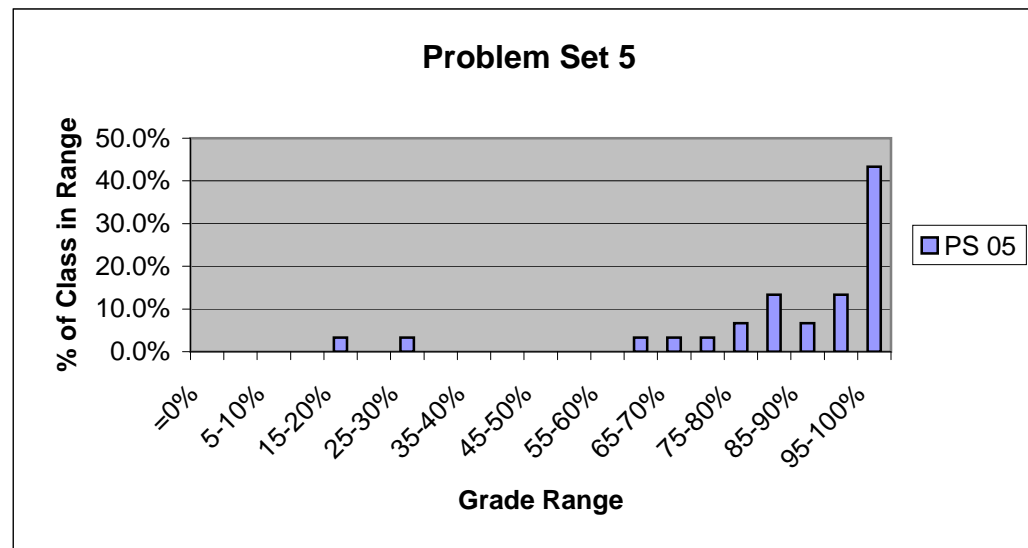

Average 73.1%
SD 15.9%
N 28
Fail 2

Problem Set 4

Average 85.0%
SD 13.2%
N 30
Fail 0

Problem Set 5

Average 90.3%
SD 22.2%
N 30
Fail 2

Midterm Test 2

Average 71.4%
SD 11.7%
N 32
Fail 0

Problem Set 6