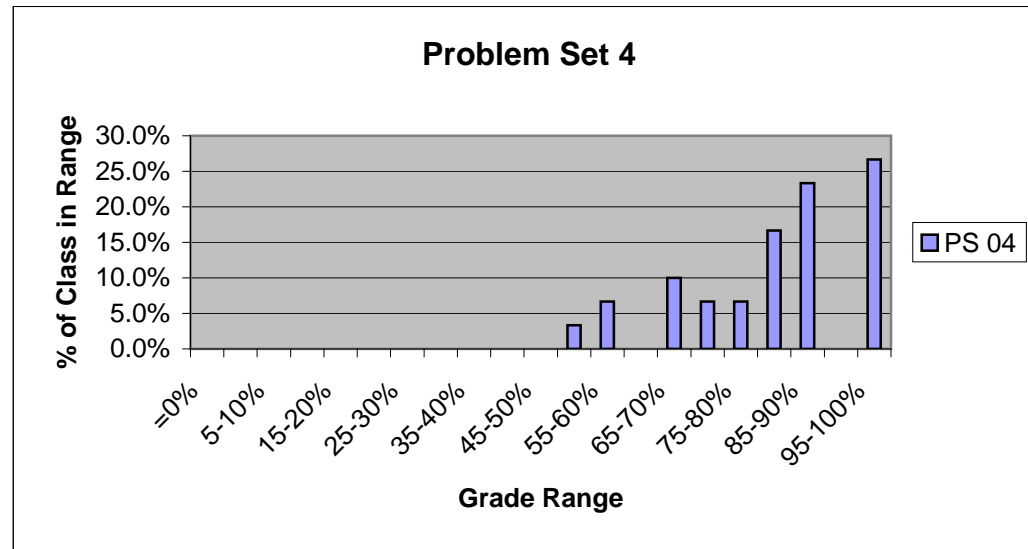

Average 73.1%
SD 15.9%
N 28
Fail 2

Problem Set 4

Average 85.0%
SD 13.2%
N 30
Fail 0

Problem Set 5

Average 90.3%
SD 22.2%
N 30
Fail 2

Midterm Test 2

Average 71.4%
SD 11.7%
N 32
Fail 0

Problem Set 6