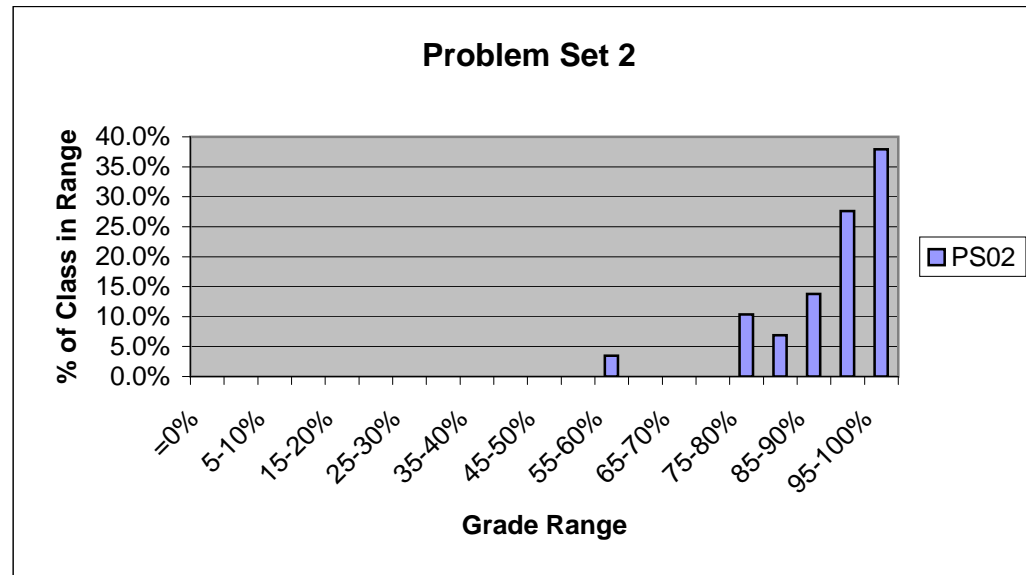

MATH 221 200530 001 Statistics

Problem Set 1

Average 73.1%
SD 15.9%
N 31
Fail 1

Problem Set 2

Average 91.2%
SD 11.1%
N 29
Fail 0

Midterm Test 1

Average 67.4%
SD 14.0%
N 32
Fail 1

Problem Set 3